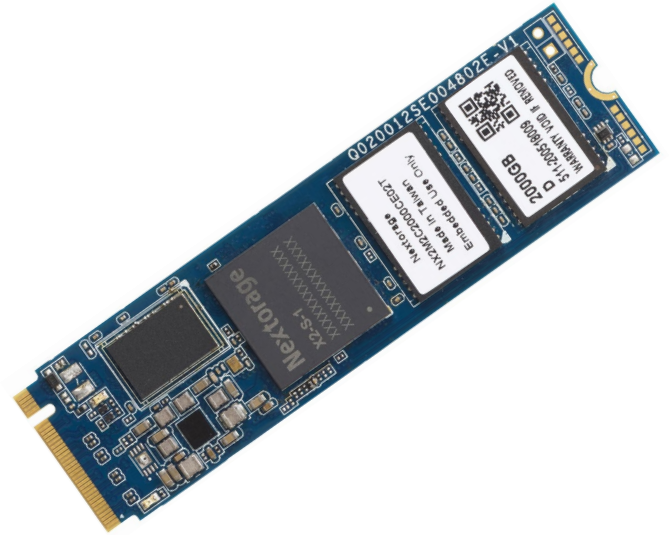

Datasheet

M.2 2280 PCIe SSD

X2 Series 3D TLC Model

- Supports PCIe Gen3x4 / NVMe
- Highly reliable PLP with our in-house firmware
- High Performance with DRAM mounts
- 3D TLC NAND implemented
- RAID ECC equipped
- Supports S.M.A.R.T. and TRIM Command

Nextorage X2 Series is a high performing PCIe SSD with extremely reliable PLP (Power Loss Protection) technology. Its durability is accomplishable because of our in-house firmware implementation. X2 Series is suitable for embedded PCs, edge computing, security cameras, boot drive such as video editing devices, and as a reliable data storage.

Support Available for Industrial Grade Embedded Systems

Fixed BOM
for major
components

**Fixed
Firmware**

**Failure
Analysis
Report**

**Technical
Support**

Product Specification

Model Name	NX2M2E0000C240G	NX2M2E0000C480G
Capacity	240GB	480GB
Number of sectors	468,862,128	937,703,088
Interface	PCIe Gen3x4 / Compliant with NVMe 1.3d	
Flash Type	3D TLC	
Seq. R/W*1	2000 / 1100 MB/s	3450 / 2200 MB/s
Rnd. R/W*2	62 / 50 KIPOS	123 / 96 KIPOS
Average Power Consumption (Max)	2900mW	4500mW
Operation Temp.	0°C to 70°C	
Storage Temp.	-40°C to 85°C	
Dimensions	80mm x 22mm x 2.3mm (L x W x H)	
SPQ*3	100pcs	